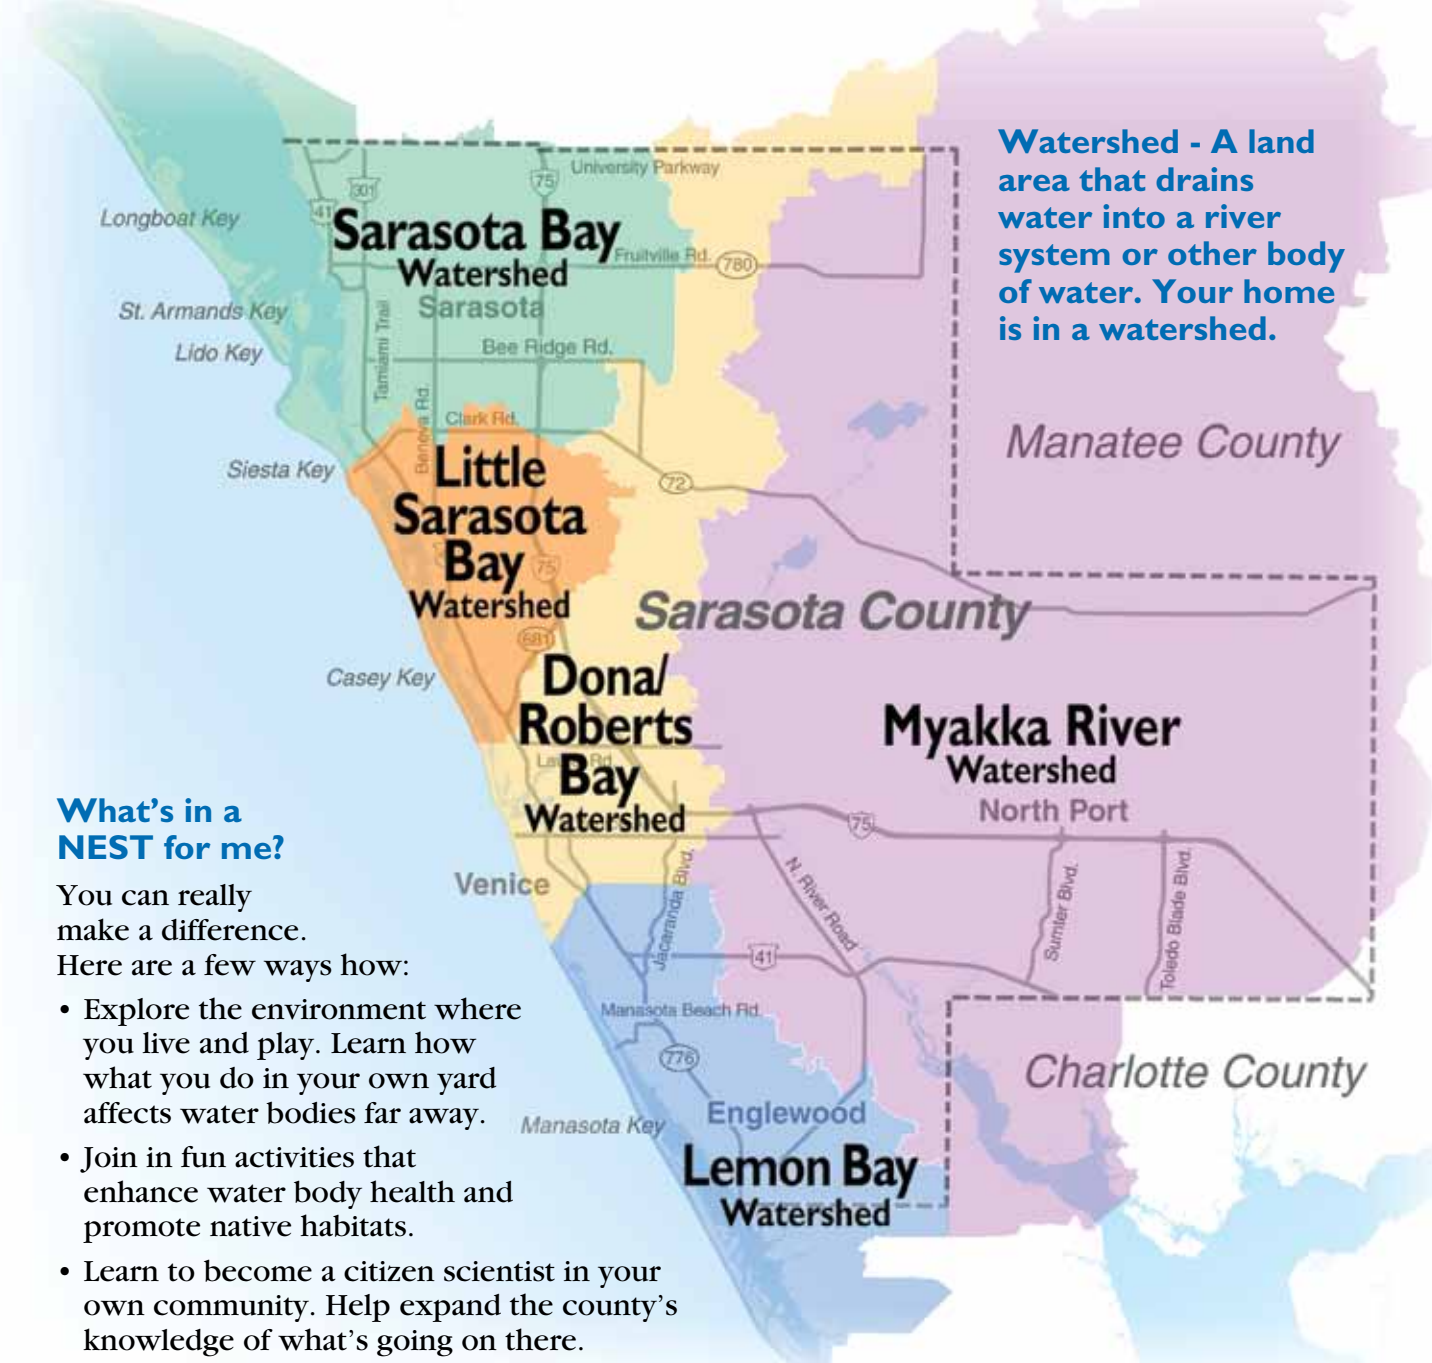

EN 1054 3/03/09 RECYCLED PAPER

Sarasota County's NEST program invites you to explore ways you can make your neighborhood a better place for people, wildlife and our water resources.

What's in a NEST for me?

You can really make a difference.

Here are a few ways how:

- Explore the environment where you live and play. Learn how what you do in your own yard affects water bodies far away.
- Join in fun activities that enhance water body health and promote native habitats.
- Learn to become a citizen scientist in your own community. Help expand the county's knowledge of what's going on there.

Sarasota County's Neighborhood Environmental Stewardship Team (NEST) is a voluntary association of people - neighbors, civic groups, student organizations and others - who want to better understand and improve environmental conditions in their watershed.

Watershed - A land area that drains water into a river system or other body of water. Your home is in a watershed.

Get involved in activities that will improve your neighborhood and your watershed. Learn how you can become a champion to improve the watershed your property drains to, and other area watersheds as well.