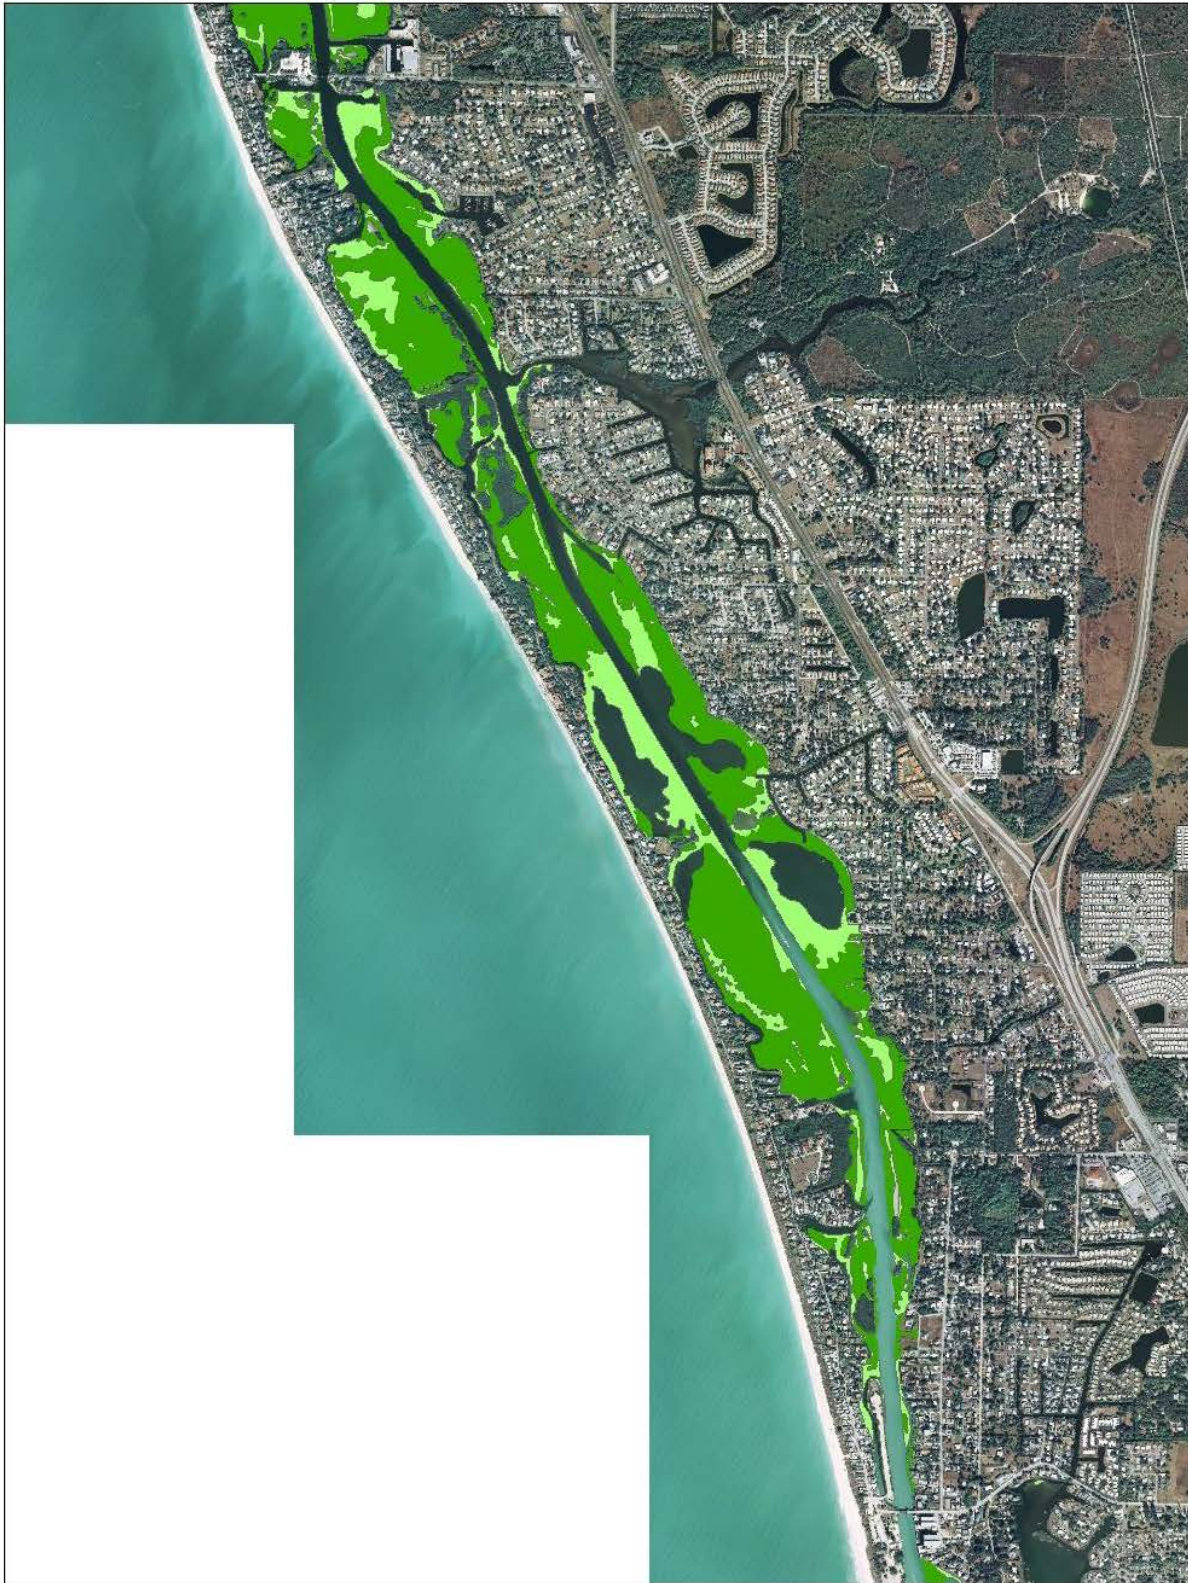

Blackburn Bay

Sarasota County

2012 SWFWMD Seagrass

-  Patchy
-  Continuous
-  Attached Algae