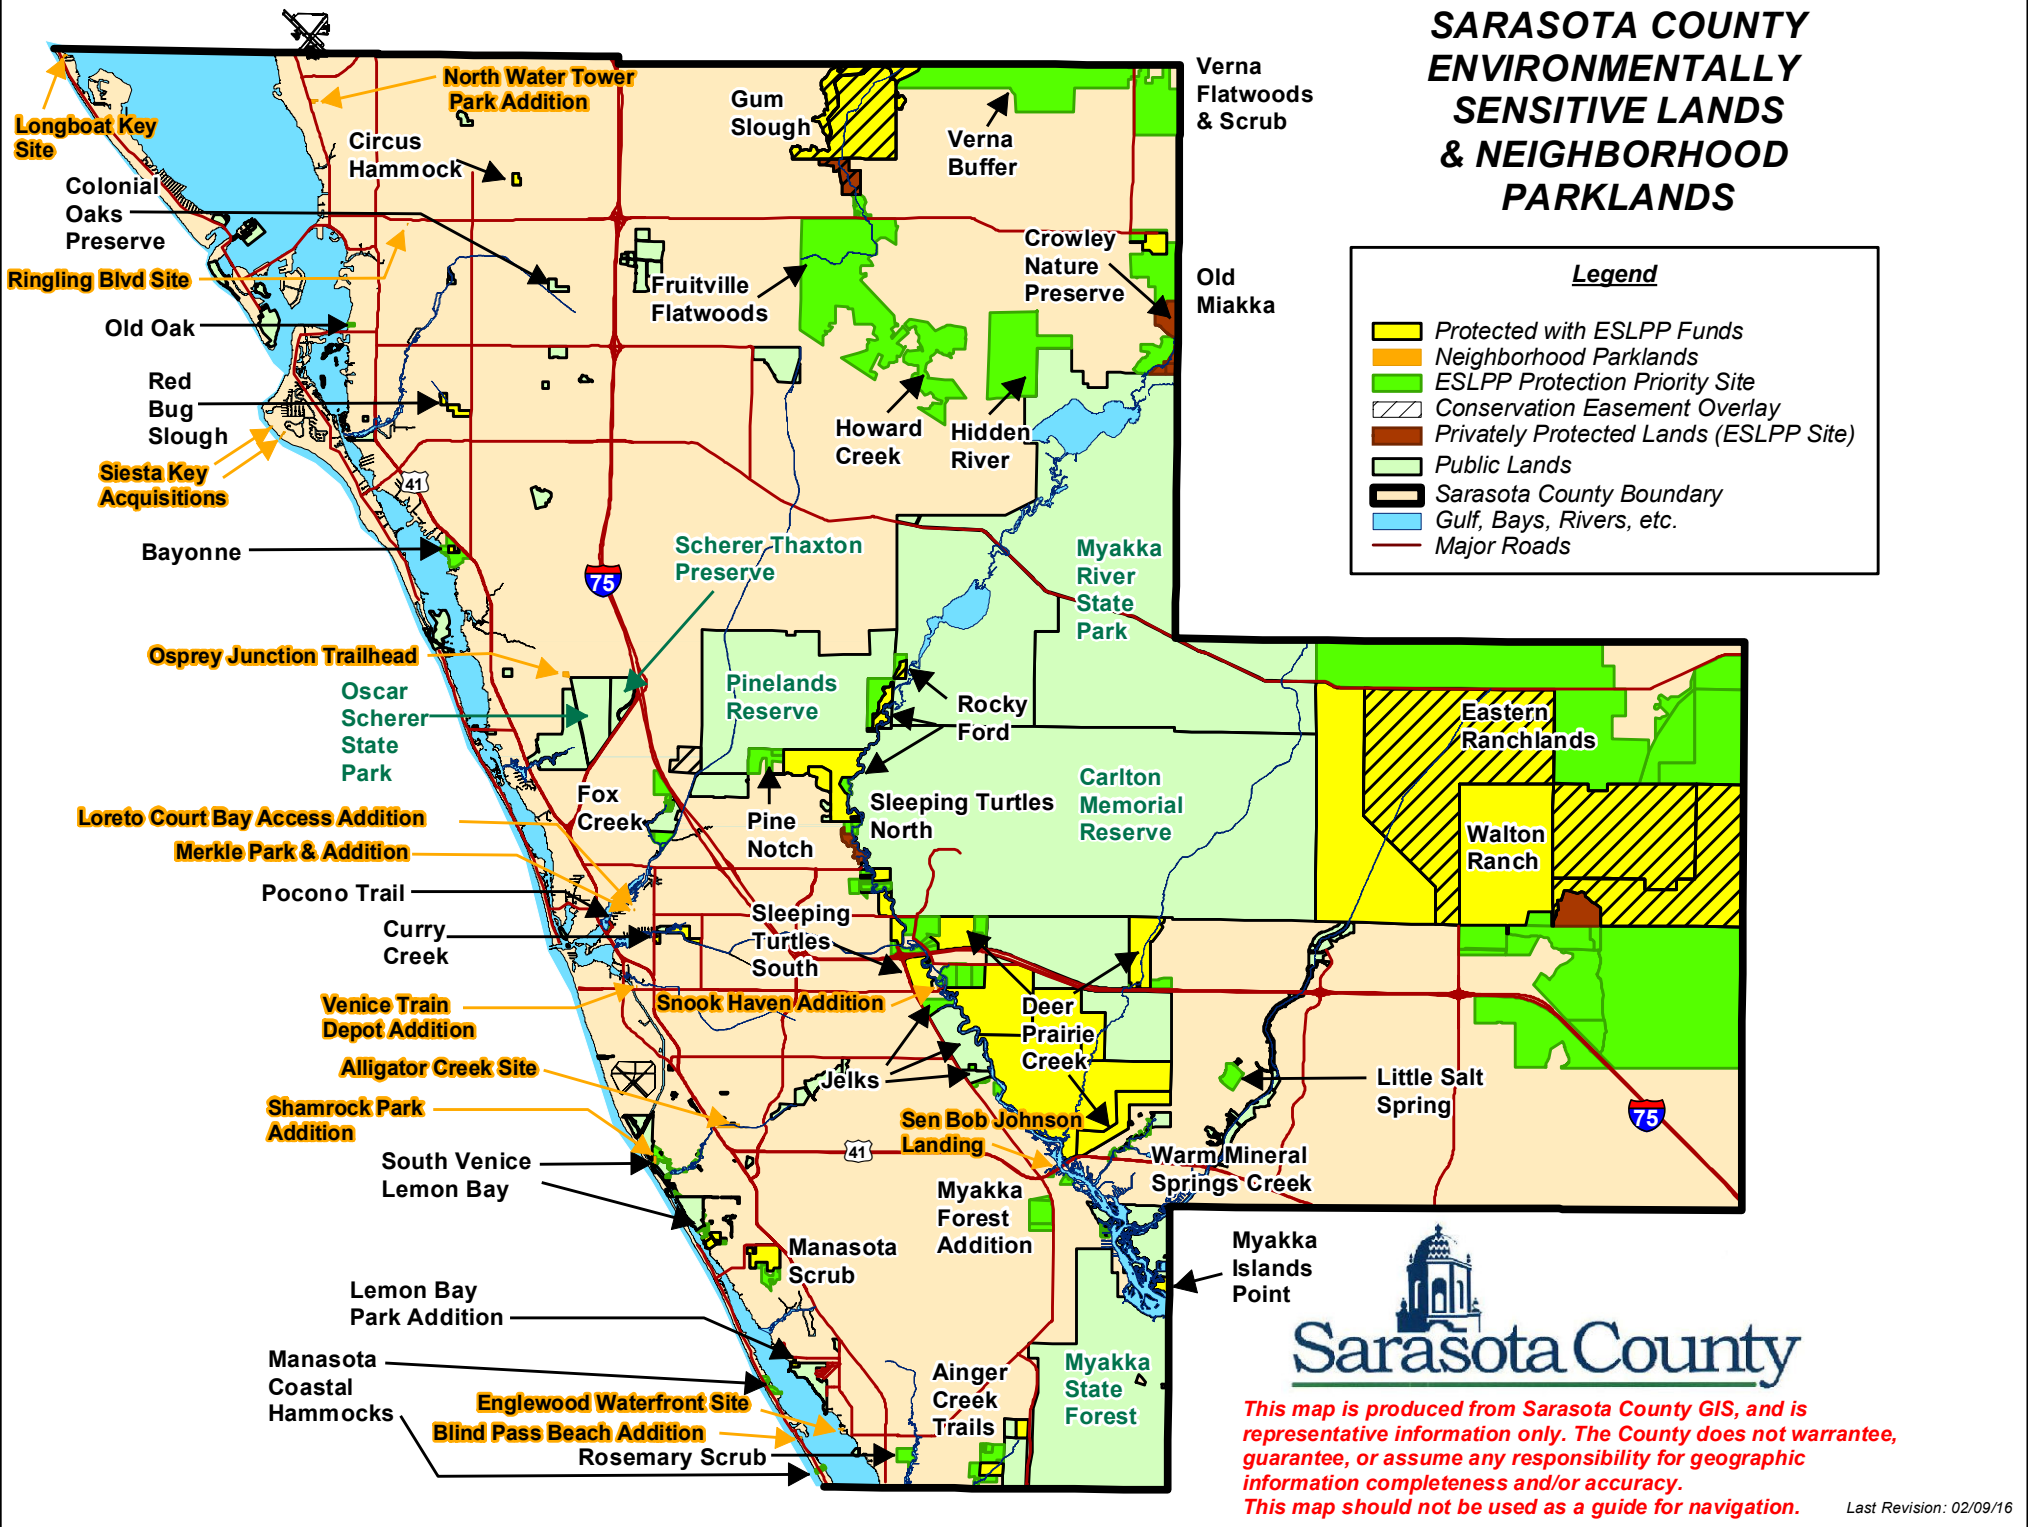

SARASOTA COUNTY ENVIRONMENTALLY SENSITIVE LANDS & NEIGHBORHOOD PARKLANDS

Legend

- Protected with ESLPP Funds
- Neighborhood Parklands
- ESLPP Protection Priority Site
- Conservation Easement Overlay
- Privately Protected Lands (ESLPP Site)
- Public Lands
- Sarasota County Boundary
- Gulf, Bays, Rivers, etc.
- Major Roads

This map is produced from Sarasota County GIS, and is representative information only. The County does not warrant, guarantee, or assume any responsibility for geographic information completeness and/or accuracy. This map should not be used as a guide for navigation.