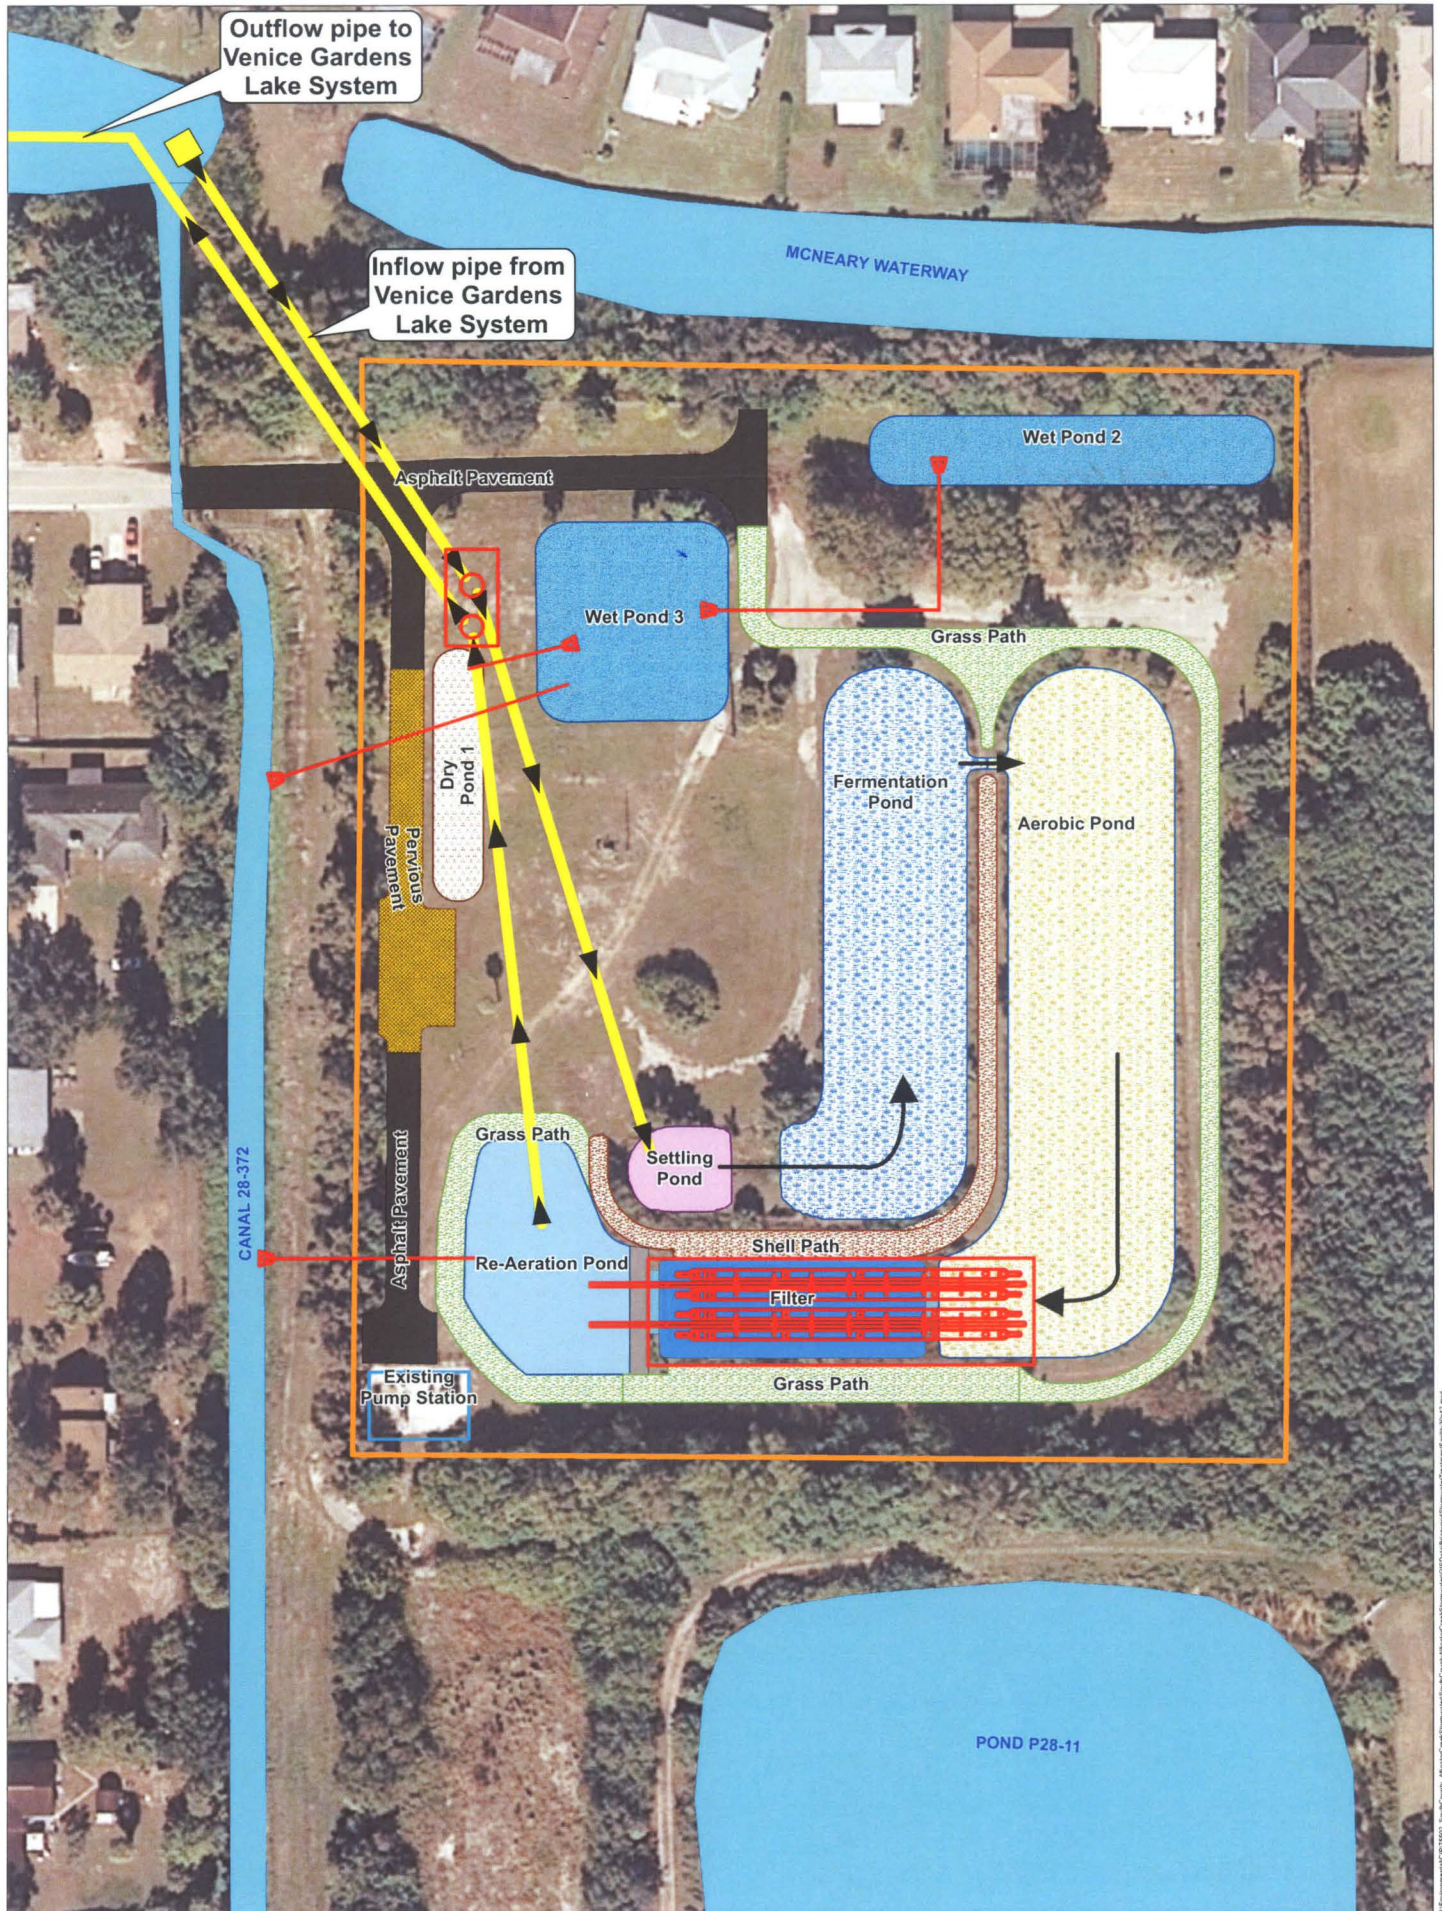

Briarwood Stormwater Treatment Facility