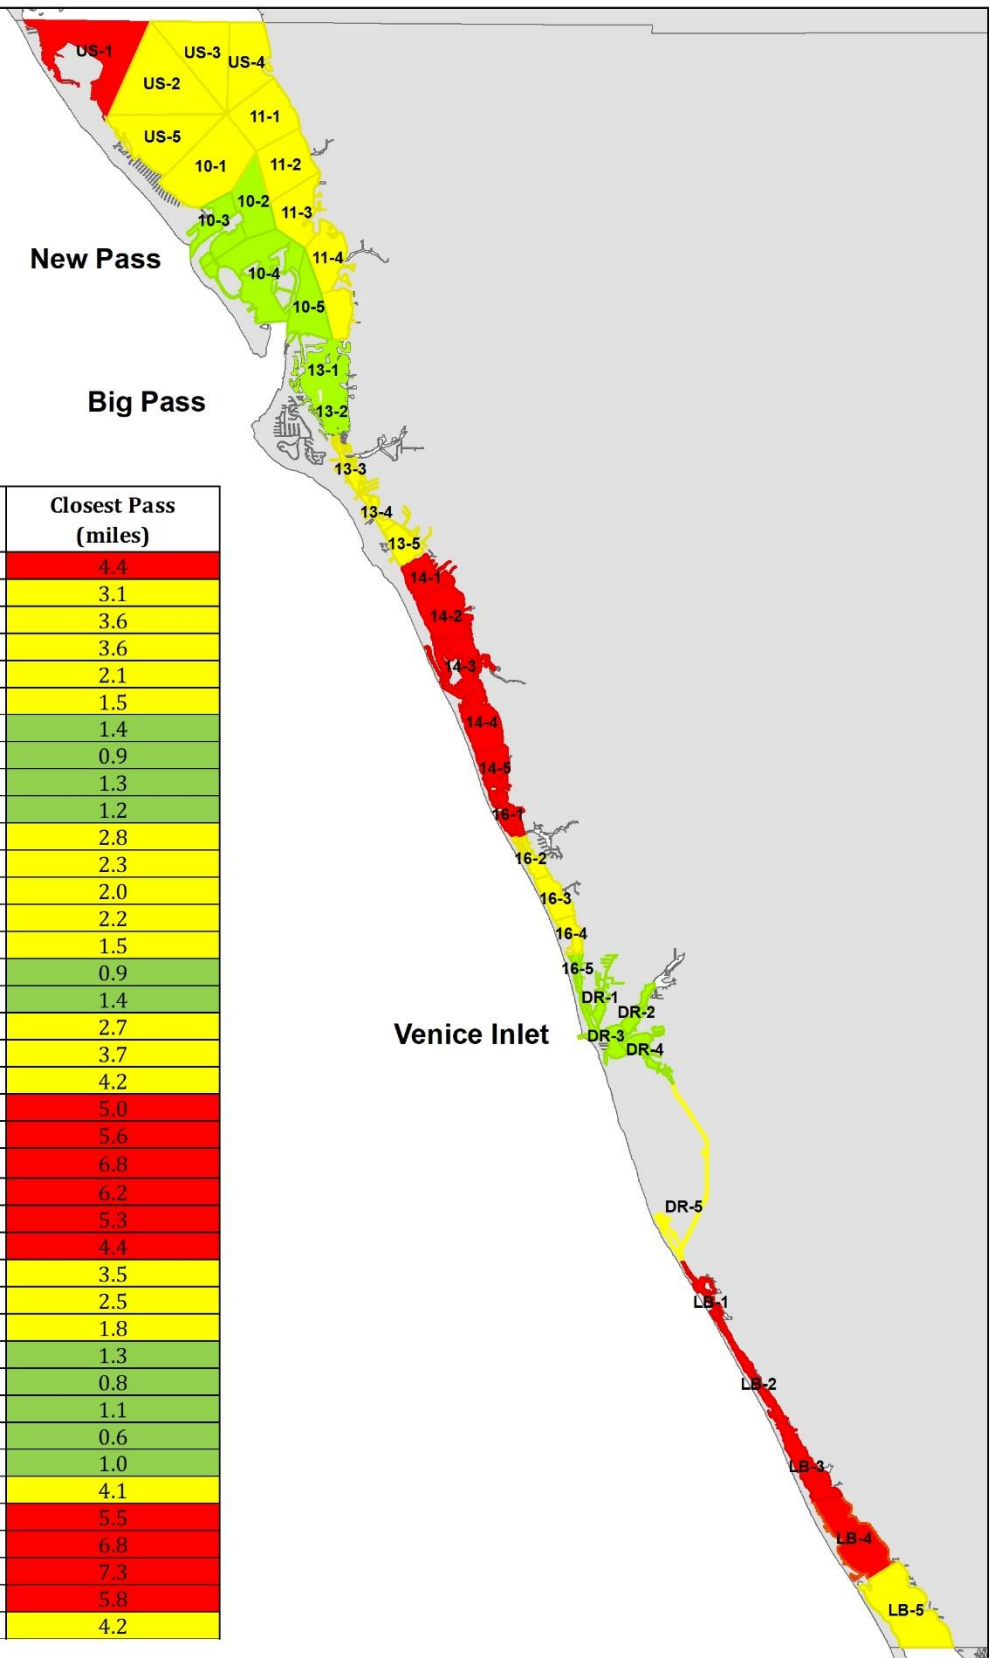

Bay Sub-Segments Distance to Gulf of Mexico Passes

Bay Group	Bay Sub-Segment	Closest Pass (miles)
Sarasota Bay	US-1	4.4
Sarasota Bay	US-2	3.1
Sarasota Bay	US-3	3.6
Sarasota Bay	US-4	3.6
Sarasota Bay	US-5	2.1
Sarasota Bay	10-1	1.5
Sarasota Bay	10-2	1.4
Sarasota Bay	10-3	0.9
Sarasota Bay	10-4	1.3
Sarasota Bay	10-5	1.2
Sarasota Bay	11-1	2.8
Sarasota Bay	11-2	2.3
Sarasota Bay	11-3	2.0
Sarasota Bay	11-4	2.2
Sarasota Bay	11-5	1.5
Roberts Bay	13-1	0.9
Roberts Bay	13-2	1.4
Roberts Bay	13-3	2.7
Roberts Bay	13-4	3.7
Roberts Bay	13-5	4.2
Little Sarasota Bay	14-1	5.0
Little Sarasota Bay	14-2	5.6
Little Sarasota Bay	14-3	6.8
Little Sarasota Bay	14-4	6.2
Little Sarasota Bay	14-5	5.3
Blackburn Bay	16-1	4.4
Blackburn Bay	16-2	3.5
Blackburn Bay	16-3	2.5
Blackburn Bay	16-4	1.8
Blackburn Bay	16-5	1.3
Dona Roberts Bays	DR-1	0.8
Dona Roberts Bays	DR-2	1.1
Dona Roberts Bays	DR-3	0.6
Dona Roberts Bays	DR-4	1.0
Dona Roberts Bays	DR-5	4.1
Lemon Bay	LB-1	5.5
Lemon Bay	LB-2	6.8
Lemon Bay	LB-3	7.3
Lemon Bay	LB-4	5.8
Lemon Bay	LB-5	4.2