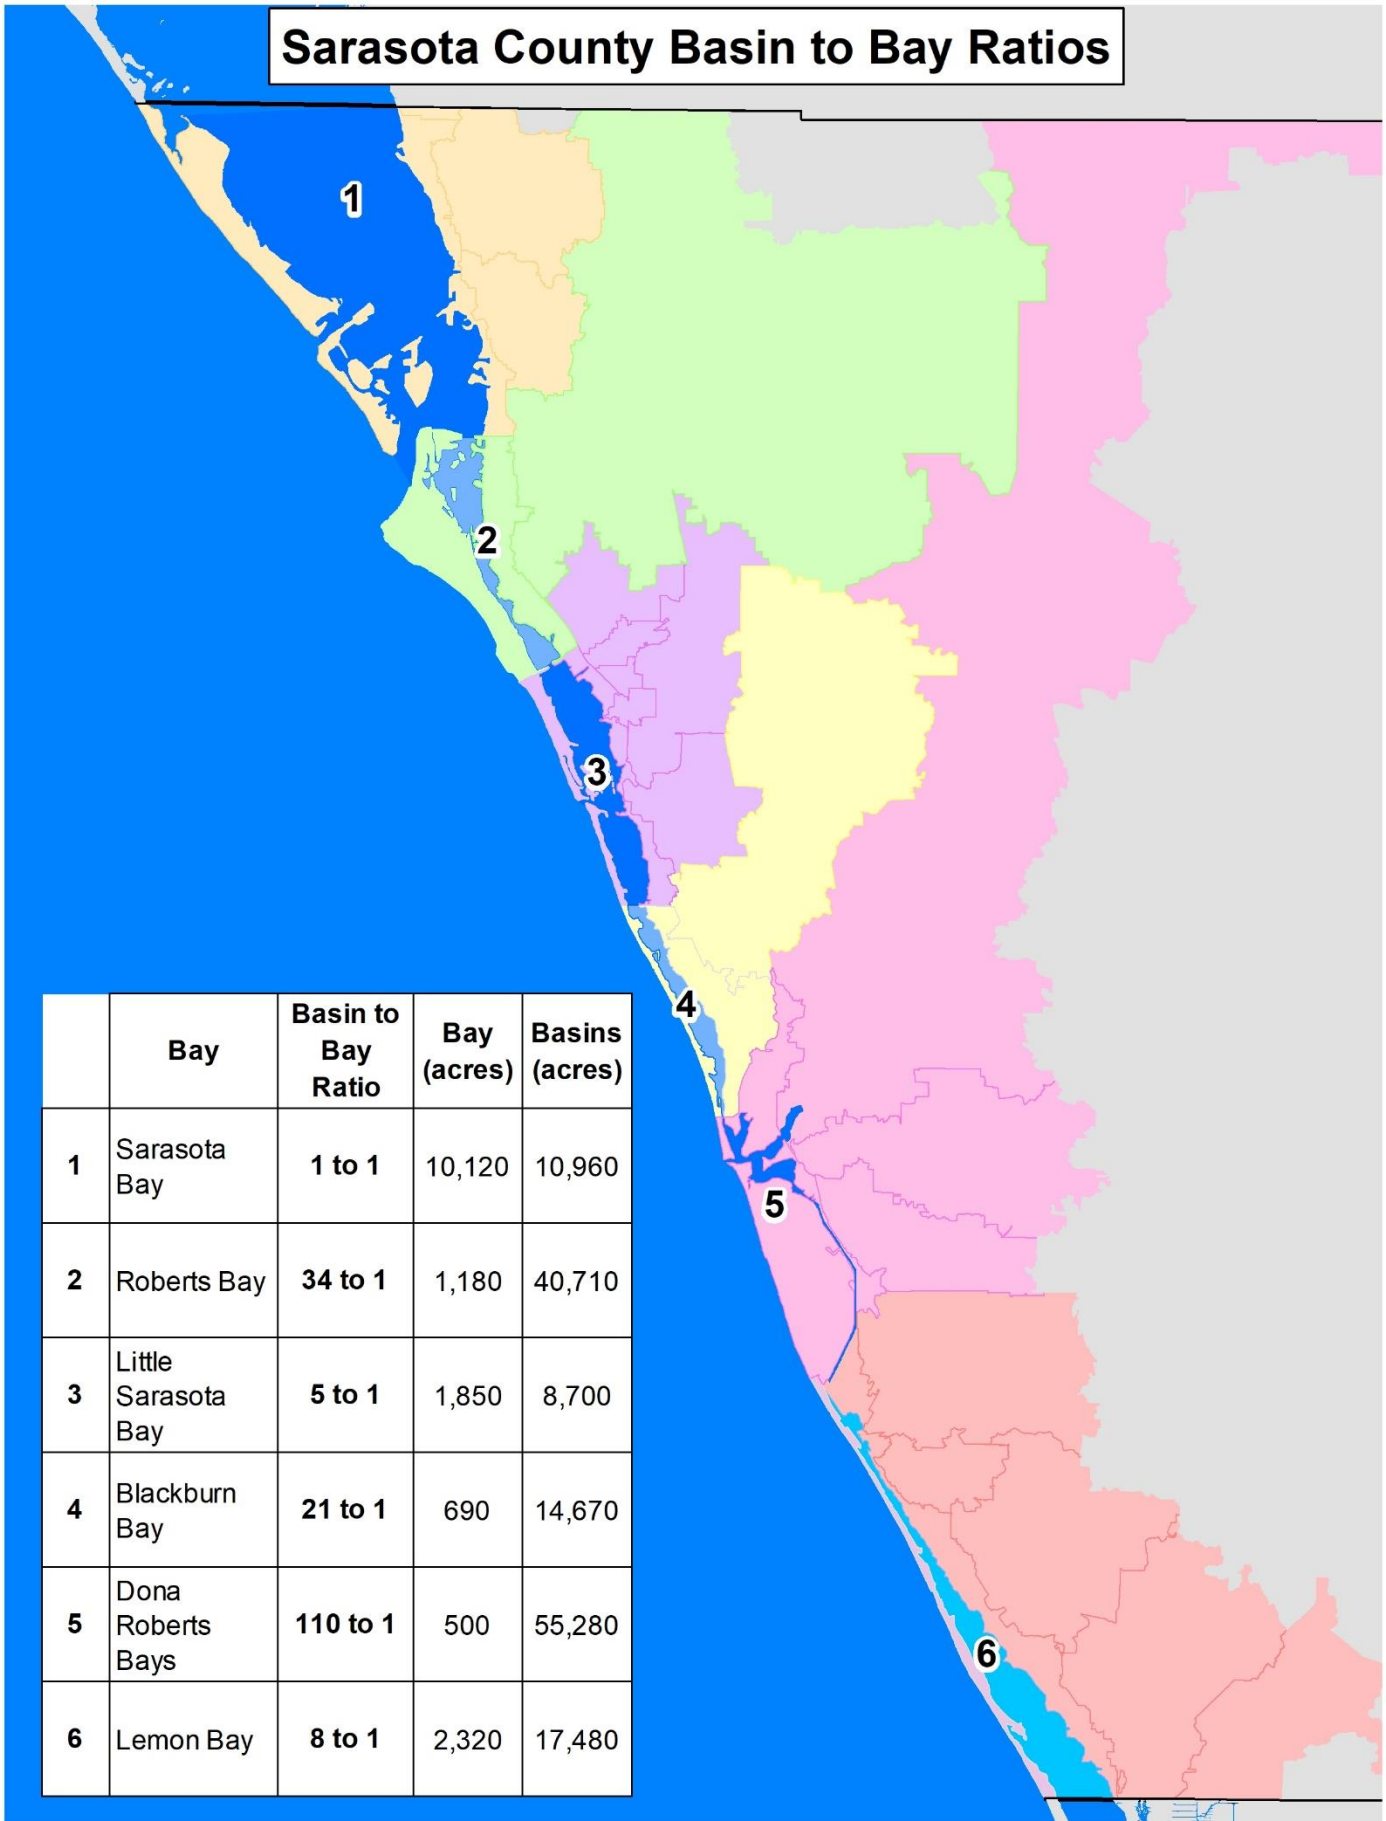

# Sarasota County Basin to Bay Ratios

	Bay	Basin to Bay Ratio	Bay (acres)	Basins (acres)
1	Sarasota Bay	1 to 1	10,120	10,960
2	Roberts Bay	34 to 1	1,180	40,710
3	Little Sarasota Bay	5 to 1	1,850	8,700
4	Blackburn Bay	21 to 1	690	14,670
5	Dona Roberts Bays	110 to 1	500	55,280
6	Lemon Bay	8 to 1	2,320	17,480