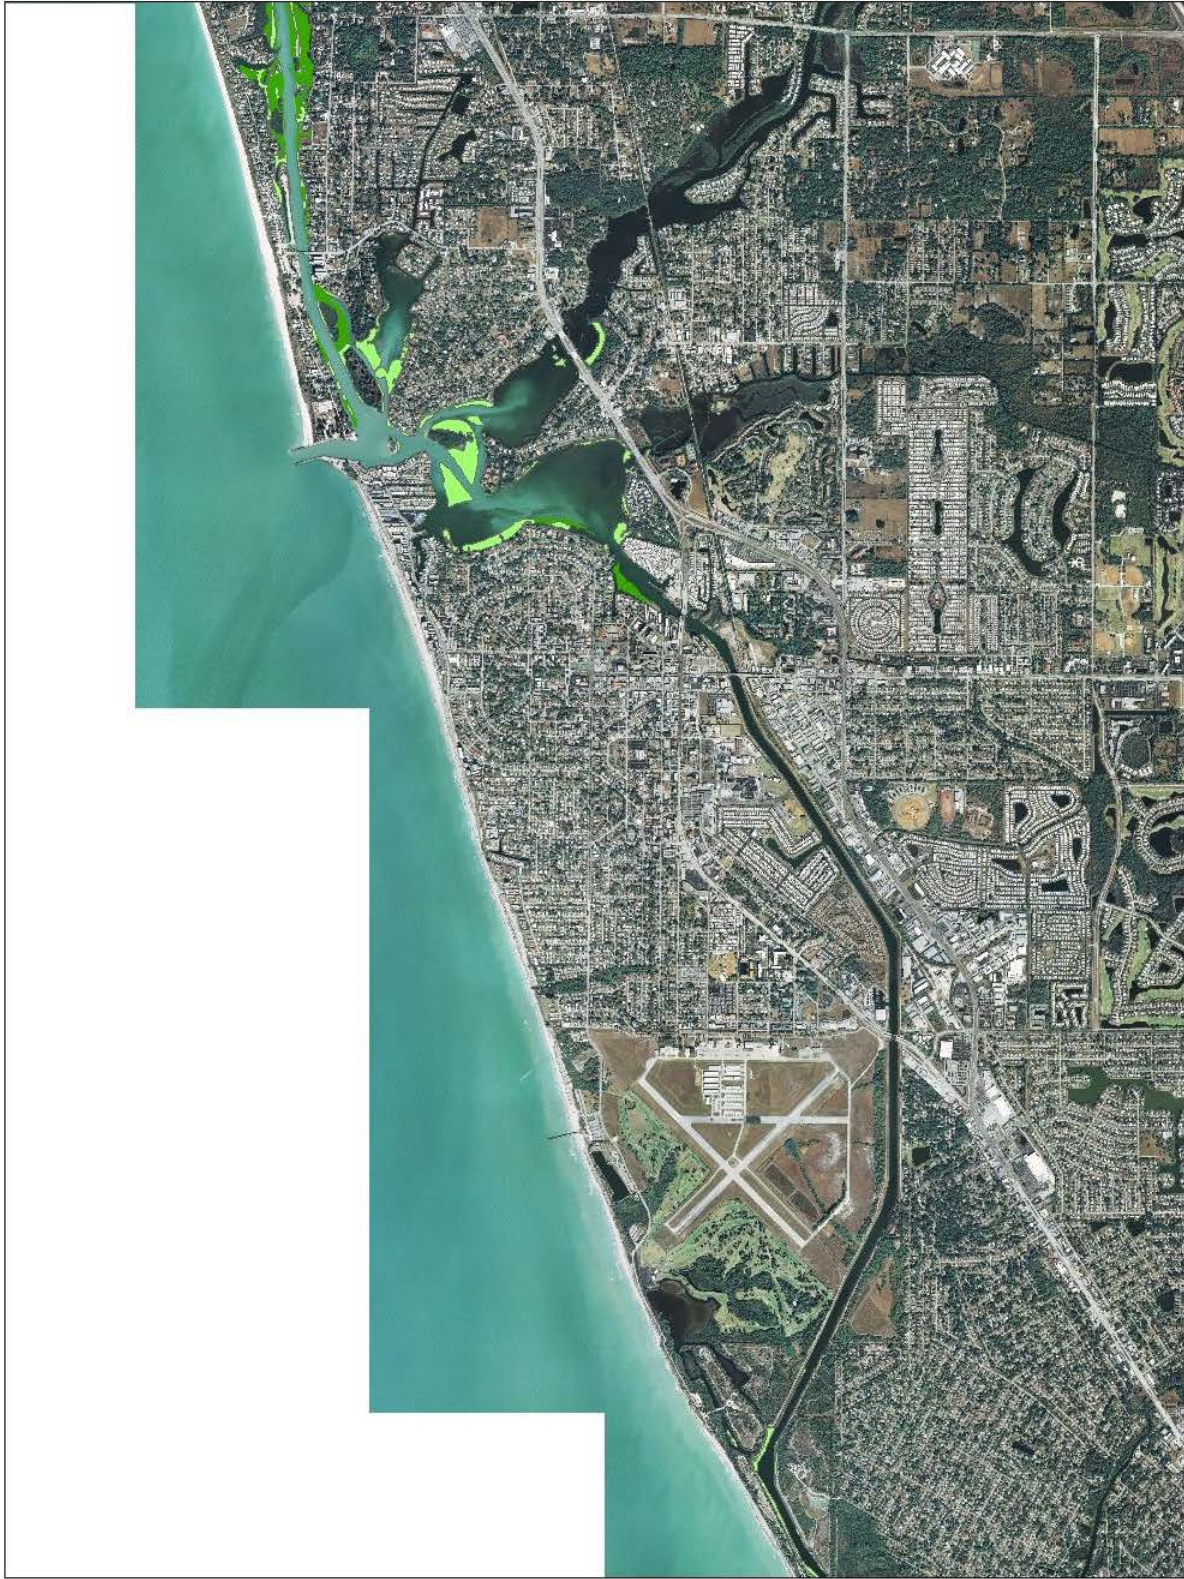

Dona/Roberts Bays

 Sarasota County

2012 SWFWMD Seagrass

-  Patchy
-  Continuous
-  Attached Algae