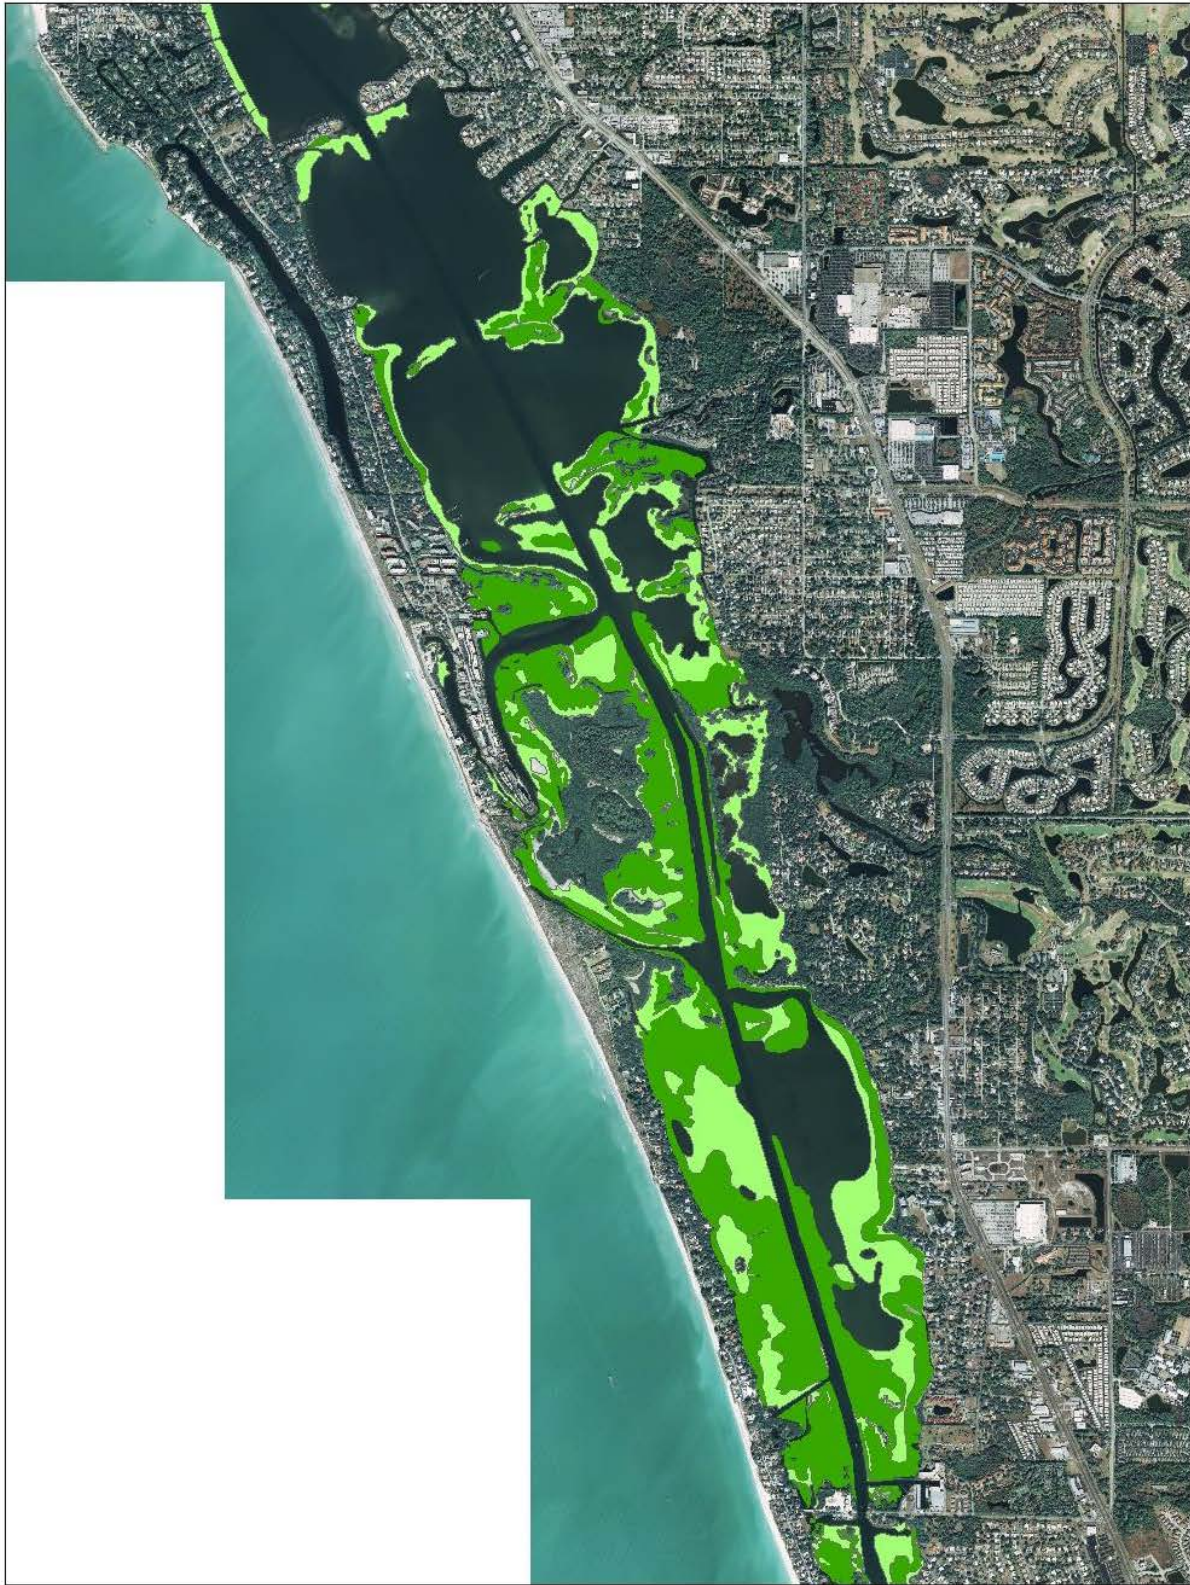

Little Sarasota Bay

 Sarasota County

2012 SWFWMD Seagrass

-  Patchy
-  Continuous
-  Attached Algae