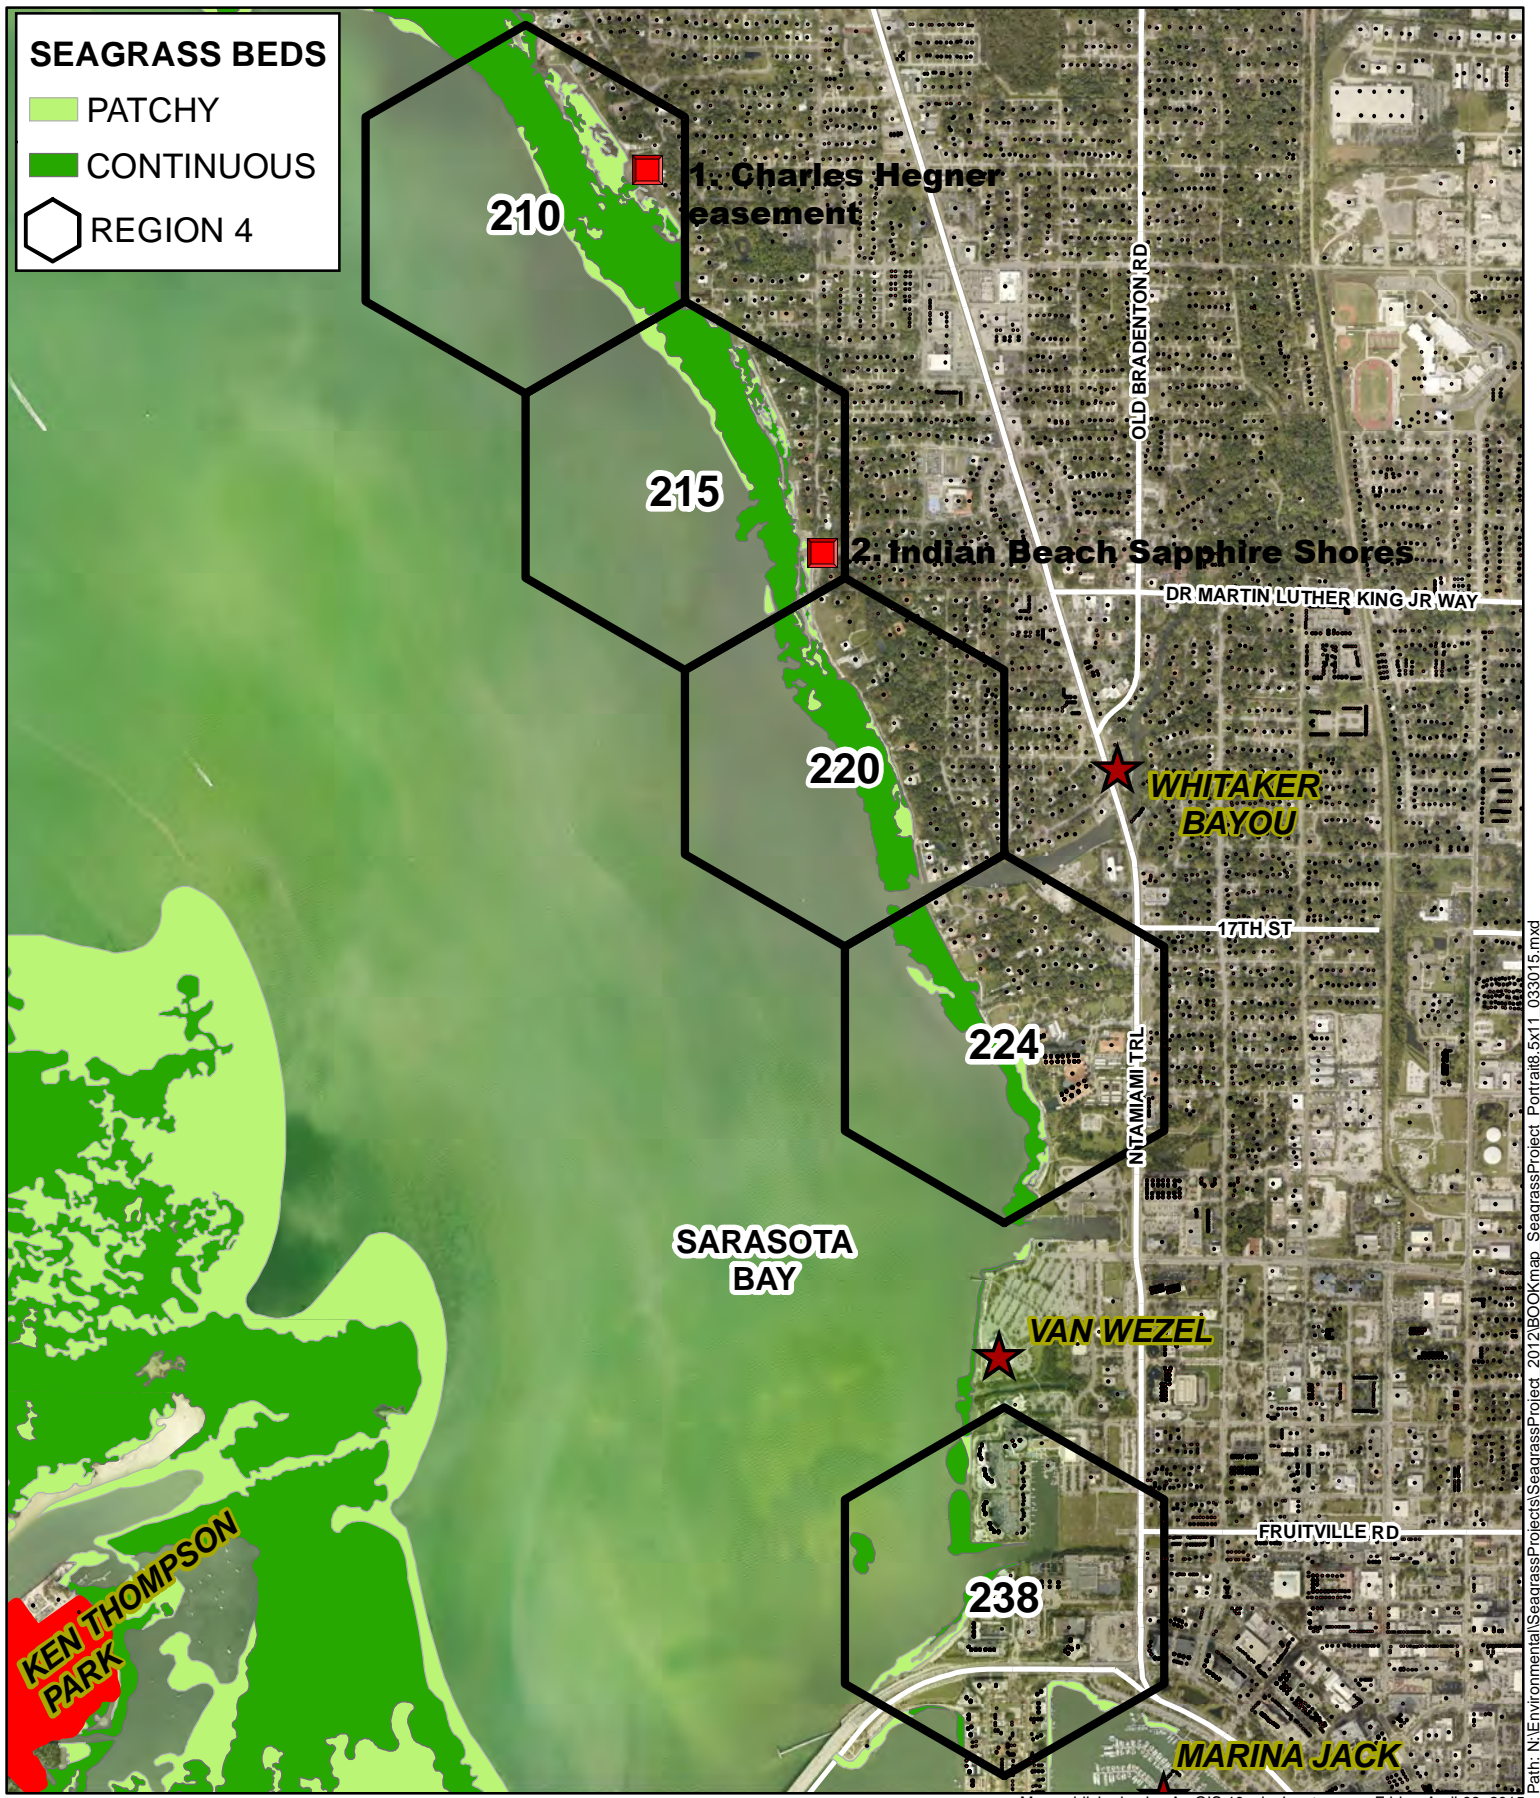

**SEAGRASS BEDS**

-  PATCHY
-  CONTINUOUS
-  REGION 4

Map published using ArcGIS 10.x by jsantama on Friday, April 03, 2015

Path: N:\Environmental\SeagrassProjects\SeagrassProject\_2012\BOOKmap\_SeagrassProject\_Portrait8.5x11\_033015.mxd

2015  
**SEAGRASS SURVEY**  
Seagrass: the lawn that doesn't need fertilizer.

  
**Sarasota County**  
scgov.net | 941.861.5000

This map is produced from Sarasota County GIS, and is representative information only. The County does not warrant, guarantee, or assume any responsibility for geographic information completeness and/or accuracy. This map should not be used as guide for navigation. Copyright © SCGIS 2015

## Hexagon Coordinate Table Region 4

| REGION | GRID # | Latitude             | Longitude | Latitude                           | Longitude         |
|--------|--------|----------------------|-----------|------------------------------------|-------------------|
|        |        | Decimal Degrees (DD) |           | Degrees/Minutes/Seconds (DD/MM/SS) |                   |
| 4      | 210*   | 27.36839             | -82.56235 | 27° 22' 6.215" N                   | 82° 33' 44.464" W |
|        | 215*   | 27.36222             | -82.55832 | 27° 21' 43.992" N                  | 82° 33' 29.944" W |
|        | 220    | 27.35605             | -82.55428 | 27° 21' 21.769" N                  | 82° 33' 15.425" W |
|        | 224    | 27.34987             | -82.55025 | 27° 20' 59.545" N                  | 82° 33' 0.908" W  |
|        | 238    | 27.3375              | -82.55019 | 27° 20' 14.983" N                  | 82° 33' 0.688" W  |

**\*Access Points:**

- 1) Charles Hegner easement: Bay Shore Rd., Sarasota, FL 34234
  - Located between residences (1997 & 1999 Bay Shore Rd.)
  - Park on road side, follow path to shoreline
- 2) Indian Beach Sapphire Shores: Sarasota, FL 34234
  - Located at junction of Bay Shore Rd. & Indian Beach Dr.
  - Park on road side, launch kayak from shoreline